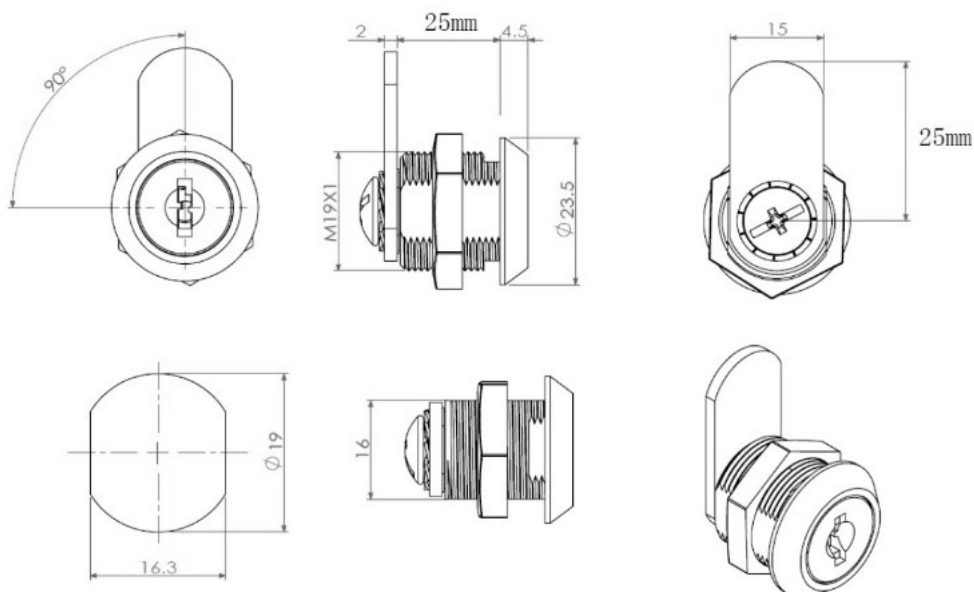

PRODUCT SHEET

Description:

Cam Lock MIC1925S, 90DG, Cam No. A01,CPL,Snake CK SISO,#01 NOT with Full Thread

Item number:

14.04.496-0

Units	Box	Carton	HS Code	Barcode
Pcs.	12	240	8301300000	
				5704866041997